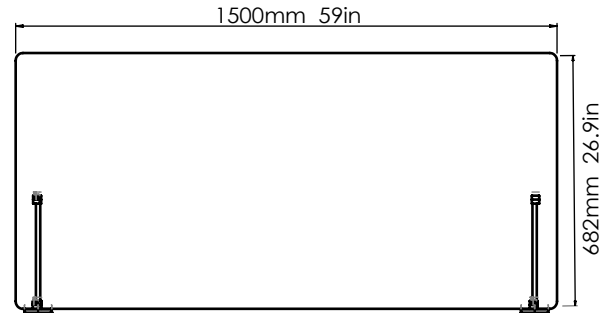

Standard Configurations

The Rshield Range

OTHER CONFIGURATIONS AND DIMENSIONS CAN BE MADE TO ORDER

USING RIGID TRANSPARENT OR TWIN WALLED SHEET

Half Height

Desk Flag

Full Height

Desk Screen