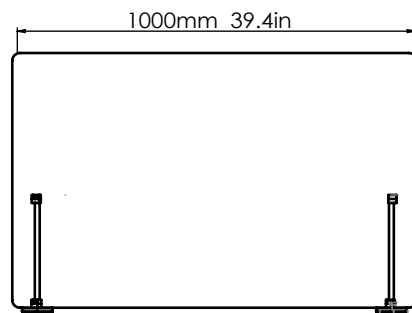

Standard Configurations

The Rshield Range

OTHER CONFIGURATIONS AND DIMENSIONS CAN BE MADE TO ORDER

USING RIGID TRANSPARENT OR TWIN WALLED SHEET

Half Height

Desk Flag

Full Height

Desk Screen