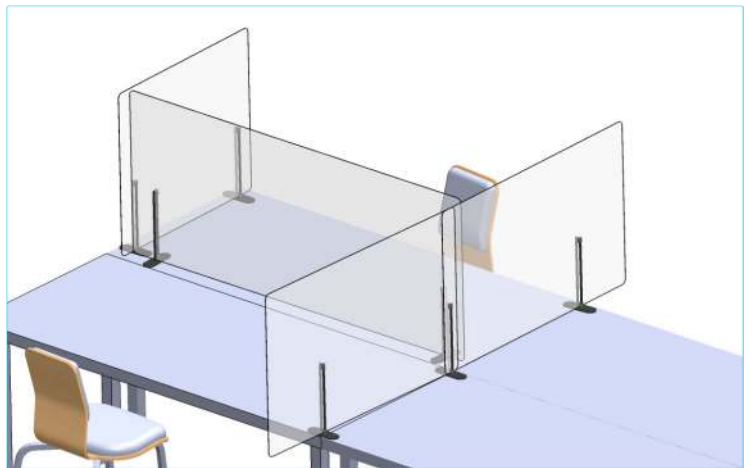

Product Features

The BioScreen

The Height Adjustable stem means using just an Allen Key you can adjust the shield (with a range of 500mm) to adapt to any environment, not just for single use!

All BioScreens are designed with the X base that allows the Screens to stack together tightly for compact storage and be kept for years to come. The clever shape also ensures it can be safe in a busy environment as there is no trip hazard.

The Desk Screen

The Rshield Range

The Rshield Desk Screen is a clear protective sneeze screen designed to act as barrier to the spread of airborne particles between people whilst they are seated at desks or tables. Our desk divider is versatile and can be fitted to any work space. The base allows you to adjust the position of the screen as needed and lock it into place. The 3mm Shield also gives you the ability to overlap screens, meaning you can create your own layout depending on your space. Supplied with 2 bases and 1 screen. Additional bases and screens are available.