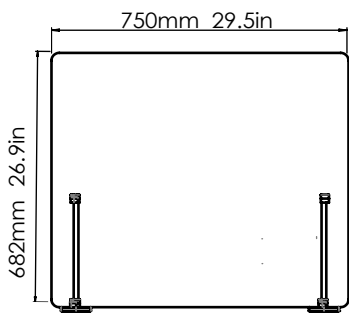

Standard Configurations

The Rshield Range

OTHER CONFIGURATIONS AND DIMENSIONS CAN BE MADE TO ORDER

USING RIGID TRANSPARENT OR TWIN WALLED SHEET

Half Height

Desk Flag

Full Height

Desk Screen