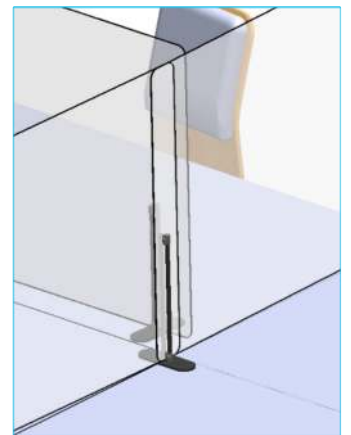

The Rshield Desk Screen is great way to encourage social distancing for classrooms, offices and even dining halls. The shield is compatible with any material which allows you to design your own space!