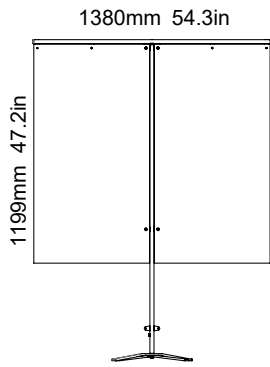

Standard Configurations

The Rshield Range

OTHER CONFIGURATIONS AND DIMENSIONS CAN BE MADE TO ORDER

USING RIGID TRANSPARENT OR TWIN WALLED SHEET

Half Height

Desk Flag

Full Height

Desk Screen