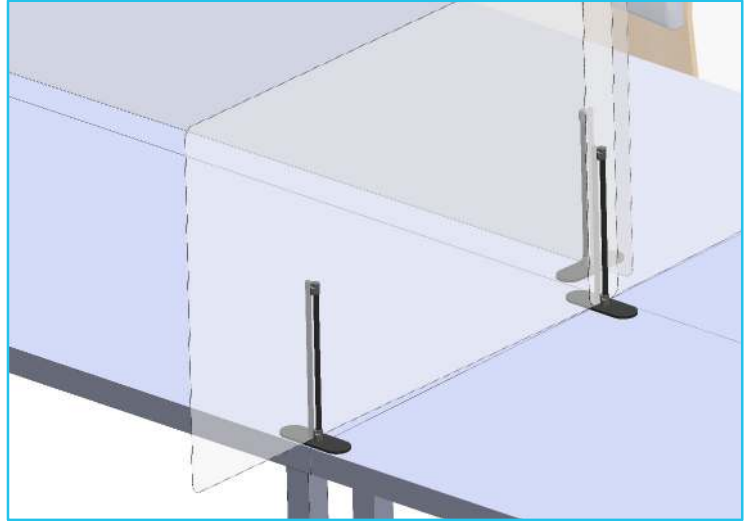

Classroom: BioScreen Desk Flag

The Rshield Range

With a height adjustable stem the BioScreen Desk Flag has the ability to fit and adapt to any desk height or shape. This protective screen can be placed in between students, being a sturdy and safe solution to use in classrooms as an extra layer of protection. Our range of materials ensure clear communication and visibility so the teacher can support the student at a safe distance.

Our easy fix plugs make the BioScreen compatible with any material, great for dividing work and social spaces.

Product Features

The BioScreen

Unlike any other design, our protection screens can be linked together at any angle, allowing you to create your own safe spaces and walkways to suit your school or workplace.

Product Features

The BioScreen

The Height Adjustable stem means using just an Allen Key you can adjust the shield (with a range of 500mm) to adapt to any environment, not just for single use!

All BioScreens are designed with the X base that allows the Screens to stack together tightly for compact storage and be kept for years to come. The clever shape also ensures it can be safe in a busy environment as there is no trip hazard.

The Desk Screen

The Rshield Range

The Rshield Desk Screen is a clear protective sneeze screen designed to act as barrier to the spread of airborne particles between people whilst they are seated at desks or tables. Our desk divider is versatile and can be fitted to any work space. The base allows you to adjust the position of the screen as needed and lock it into place. The 3mm Shield also gives you the ability to overlap screens, meaning you can create your own layout depending on your space. Supplied with 2 bases and 1 screen. Additional bases and screens are available.