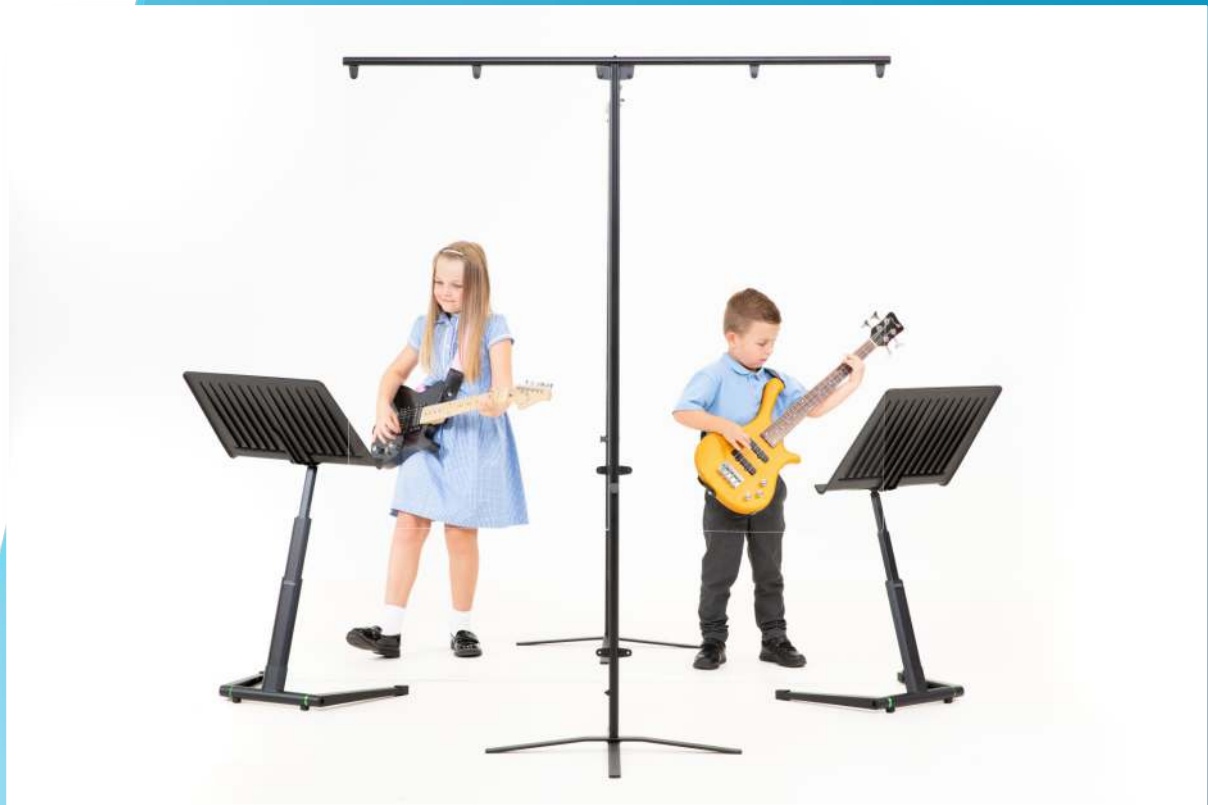

Rshield

www.ratstands.com/thershield
+44 (0) 2087414804 | sales@ratstands.com