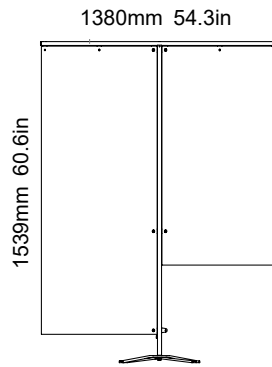

Standard Configurations

The Rshield Range

OTHER CONFIGURATIONS AND DIMENSIONS CAN BE MADE TO ORDER

USING RIGID TRANSPARENT OR TWIN WALLED SHEET

Half Height

Desk Flag

Full Height

Desk Screen