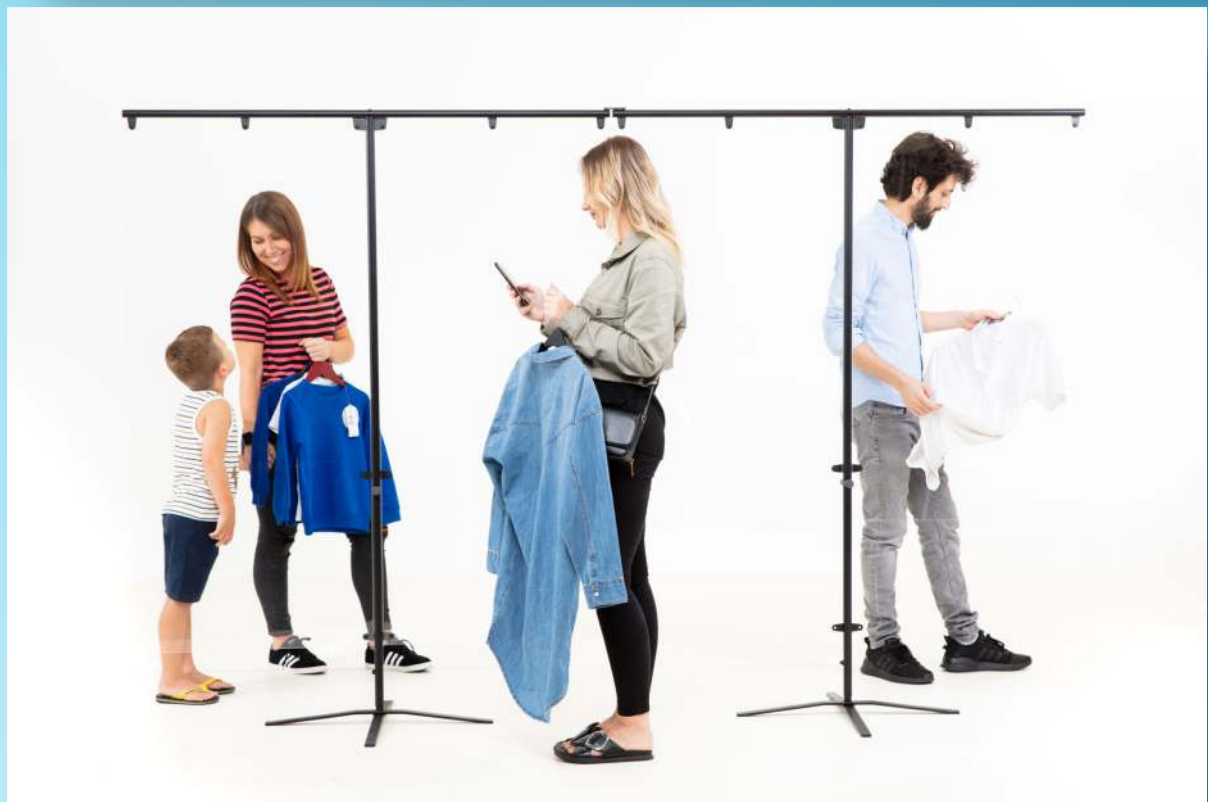

Rshield

www.ratstands.com/thershield
+44 (0) 2087414804 | sales@ratstands.com