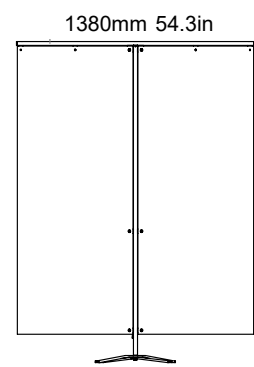

Standard Configurations

The Rshield Range

OTHER CONFIGURATIONS AND DIMENSIONS CAN BE MADE TO ORDER

USING RIGID TRANSPARENT OR TWIN WALLED SHEET

Half Height

Desk Flag

Full Height

Desk Screen